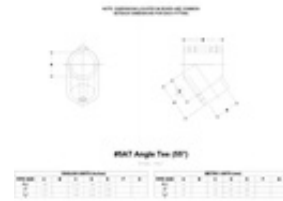

06050 5AT - Angle Tee (55°) (1" IPS)

[Click here for chart](#)