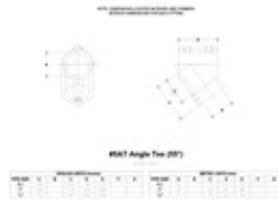

05050 5AT - Angle Tee (55°) (3/4" IPS)

[Click here for chart](#)