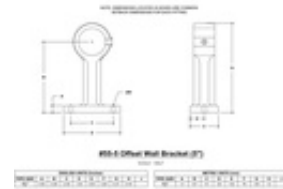

28380 55-5 - Offset Wall Bracket (1-1/2" IPS)

[Click here for chart](#)