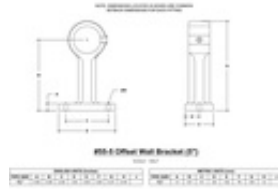

25360 55-5 - Offset Wall Bracket (3/4" IPS)

[Click here for chart](#)