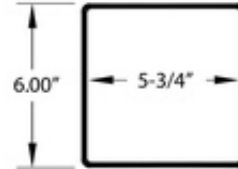

80-550/06/48/GR 550 - Post Sleeve (Gray, 48", 6"x6")

Vinyl Post Sleeves

Extruded from high impact, outdoor grade rigid vinyl, the Sheerline ® Post Sleeves provide an easy and attractive option for creating posts for porches, decks and balconies.

4”X4” Post Sleeves

The 4”X4” vinyl Post Sleeves fit over nominal 4”x4” wood posts or All Purpose Surface Mount Post (550M).

Post Sleeve for the 4”x4” Post at heights of 38”, 48”

Ideal for use with the 3250 Railing Series.