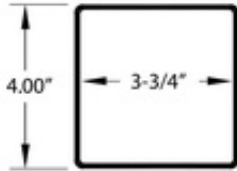

80-550/06/48/GR 550 - Post Sleeve (Gray, 48", 6"x6")

Vinyl Post Sleeves

Extruded from high impact, outdoor grade rigid vinyl, the Sheerline ® Post Sleeves provide an easy and attractive option for creating posts for porches, decks and balconies.

4”X4” Post Sleeves

The 4”X4” vinyl Post Sleeves fit over nominal 4”x4” wood posts or All Purpose Surface Mount Post (550M).

Post Sleeve for the 4”x4” Post at heights of 38”, 48”

Ideal for use with the 3250 Railing Series.