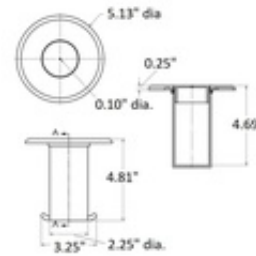

00-545/2 545 - Floor Socket With Cap 2" OD (Polished Brass)

00-545/2 floor socket with cap is the fitting to use for removable railing and queueing posts. It is designed to hold 2" round tube and has a receiving space that is just over 2" in inside diameter to receive the tube. This item is made of brass with a polished finish on the top, and is mounted into the ground - typically core drilled into concrete. This item includes a cap to close the opening when there is no post in place.