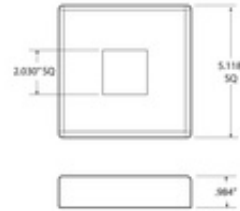

**49-540SQ/2** 540SQ - Flange Canopy for Square Tube (Satin Stainless Steel 316, 2"x2" (0.12" Wall))

The flange canopy for square tube provides a clean look to your railing post by covering the floor flange and mounting hardware. The canopy is square and has a center hole for 2" square tube and is available in satin (brushed) 316 grade stainless steel.