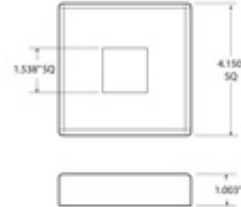

**49-540SQ/1H** 540SQ - Flange Canopy for Square Tube (Satin Stainless Steel 316, 1.5"x1.5" (0.12" Wall))

The flange canopy for square tube provides a clean look to your railing post by covering the floor flange and mounting hardware. The canopy is square and has a center hole for 1.5" square tube and is available in satin (brushed) 316 grade stainless steel.