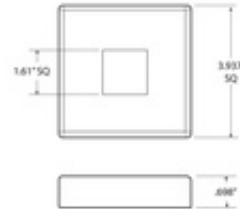

**49-540SQ/40** 540SQ - Flange Canopy for Square Tube (Satin Stainless Steel 316, 1.57"x1.57"  
(40mmx40mm))

The flange canopy for square tube provides a clean look to your railing post by covering the floor flange and mounting hardware. The canopy is square and has a center hole for 1.57" square tube and is available in satin (brushed) 316 grade stainless steel.