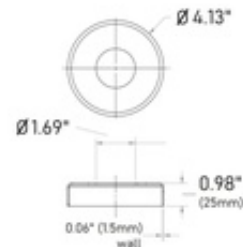

47-540/424 540 - Flange Canopy (Polished Stainless Steel 316, 1.67" OD (0.08" Wall))

The 47-540/424 round flange canopy or escutcheon plate is made of 316 grade stainless steel, has a polished finish and allows for a 1.67" diameter round tube to pass through its center hole. Use this cover as a decorative addition to flanges that are often unseemly because of the mounting hardware used with them.