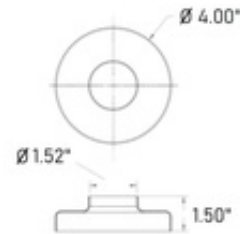

**00-540/1H** 540 - Flange Canopy (Polished Brass, 1.5" OD (0.05" Wall))

The 00-540/1H round flange canopy or escutcheon plate is made of brass, has a polished finish and allows for a 1-1/2" diameter round tube to pass through its center hole. Use this cover as a decorative addition to flanges that are often unseemly because of the mounting hardware used with them.