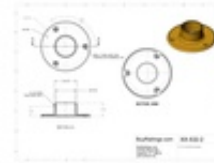

00-532/2 532 - 5" Floor Flange 2"OD (Polished Brass)

Flanges provide numerous mounting solutions for railing projects including wall mounting handrails, floor mounting footrail as well as angle, adjustable, socket, square, cut and cubicle mounting for special architectural railing projects.