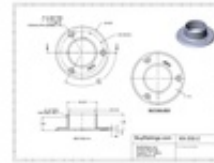

00-530/2 530 - 4" Wall Flange 2" OD (Polished Brass)

Flanges provide numerous mounting solutions for railing projects including wall mounting handrails, floor mounting footrail as well as angle, adjustable, socket, square, cut and cubicle mounting for special architectural railing projects.