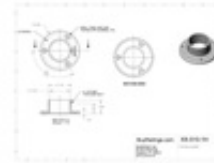

**00-510/1H** 510 - Wall Flange for Round Tubing (Polished Brass, 1.5" OD (0.05" Wall))

An elegant flange useful for mounting tube to walls or light duty floor surface mounts.