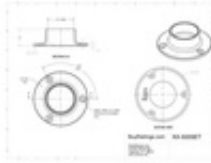

**LB-26-505SET** 505SET - 1-5/16" Lido Closet Flange Set (White Powder Coat Steel)

Our premium closet flanges are made from the highest quality metals and hand polished for a superior finish. Includes one enclosed and one saddle flange for easy rod installation or removal. The 1-5/16" diameter opening perfectly fits our [Premium Closet Rods](#). Available in 5 premium finishes. Mounting screws included.