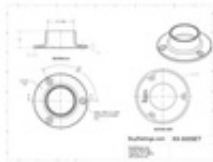

**LB-14-505SET** 505SET - 1-5/16" Lido Closet Flange Set (Satin (Brushed) Nickel)

Our premium closet flanges are made from the highest quality metals and hand polished for a superior finish. Includes one enclosed and one saddle flange for easy rod installation or removal. The 1-5/16" diameter opening perfectly fits our [Premium Closet Rods](#). Available in 5 premium finishes. Mounting screws included.