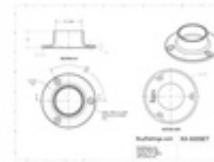

**LB-10-505SET** 505SET - 1-5/16" Lido Closet Flange Set (Polished Chrome)

Our premium closet flanges are made from the highest quality metals and hand polished for a superior finish. Includes one enclosed and one saddle flange for easy rod installation or removal. The 1-5/16" diameter opening perfectly fits our [Premium Closet Rods](#). Available in 5 premium finishes. Mounting screws included.