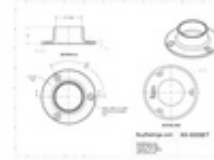

LB-07-505SET 505SET - 1-5/16" Lido Closet Flange Set (Oil Rubbed Bronze)

Our premium closet flanges are made from the highest quality metals and hand polished for a superior finish. Includes one enclosed and one saddle flange for easy rod installation or removal. The 1-5/16" diameter opening perfectly fits our [Premium Closet Rods](#). Available in 5 premium finishes. Mounting screws included.