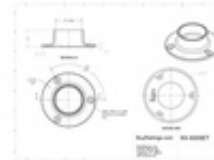

**LB-00-505SET** 505SET - 1-5/16" Lido Closet Flange Set (Polished Brass)

Our premium closet flanges are made from the highest quality metals and hand polished for a superior finish. Includes one enclosed and one saddle flange for easy rod installation or removal. The 1-5/16" diameter opening perfectly fits our [Premium Closet Rods](#). Available in 5 premium finishes. Mounting screws included.