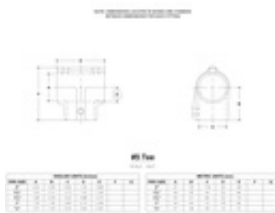

05040 5 - Tee (Aluminum Magnesium, 3/4" IPS)

[Click here for chart](#)