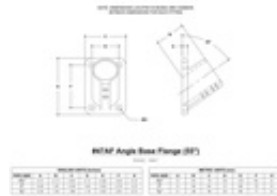

27180 47AF - Angle Base Flange 55 DEG (1-1/4" IPS)

Click here for chart