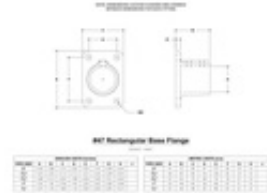

25160 47 - Rectangular Base Flange (Aluminum Magnesium, 3/4" IPS)

[Click here for chart](#)