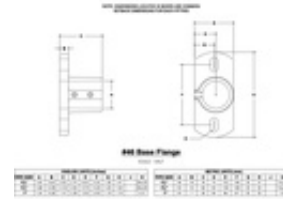

27140 46 - Base Flange (Aluminum Magnesium, 1-1/4" IPS)

[Click here for chart](#)