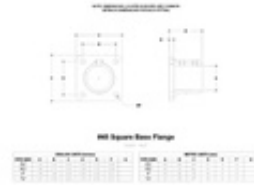

26120 45 - Square Floor Flange (1" IPS)

[Click here for chart](#)