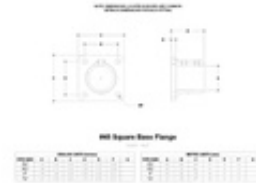

25120 45 - Square Floor Flange (3/4" IPS)

[Click here for chart](#)