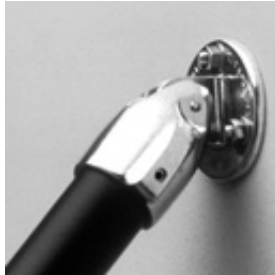

27050 41 - Adj. Flange (Wall Only) (1-1/4" IPS)

Item 27050 is made of aluminum-magnesium alloy 535 and includes one screw to hold the pipe in place. It is designed to hold 1-1/4" IPS pipe (see item A114ID).

- **Wall Mount Only - Non-Structural**
- Quick and easy way to assemble structural pipe systems
- Reduce labor costs by 70%
- 100% reusable
- No welding or threading
- No drilling or bolting