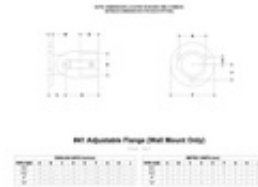

28050 41 - Adj. Flange (Wall Only) (1-1/2" IPS)

Item 28050 is made of aluminum-magnesium alloy 535 and includes one screw to hold the pipe in place. It is designed to hold 1-1/2" IPS pipe (see item A112ID).