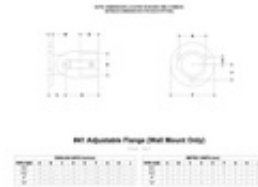

26040 41 - Adj. Flange (Wall Only) (1" IPS)

Item 26040 is made of aluminum-magnesium alloy 535 and includes one screw to hold the pipe in place. It is designed to hold 1" IPS pipe (see item A100ID).

- **Wall Mount Only - Non-Structural**
- Quick and easy way to assemble structural pipe systems
- Reduce labor costs by 70%
- 100% reusable
- No welding or threading
- No drilling or bolting