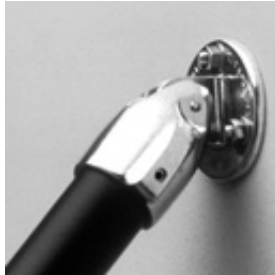

26040 41 - Adj. Flange (Wall Only) (1" IPS)

Item 26040 is made of aluminum-magnesium alloy 535 and includes one screw to hold the pipe in place. It is designed to hold 1" IPS pipe (see item A100ID).

- **Wall Mount Only - Non-Structural**
- Quick and easy way to assemble structural pipe systems
- Reduce labor costs by 70%
- 100% reusable
- No welding or threading
- No drilling or bolting