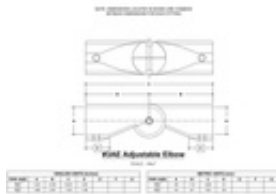

07030 3AE - Adjustable Elbow (Aluminum Magnesium, 1-1/4" IPS)

[Click here for chart](#)