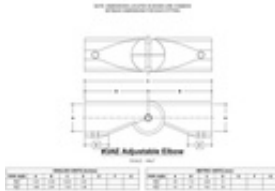

08030 3AE - Adjustable Elbow (Aluminum Magnesium, 1-1/2" IPS)

[Click here for chart](#)