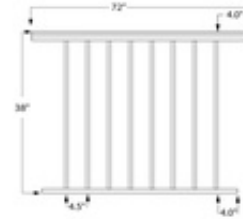

51WT-PRP42/6 3642L - Level Picket Rail Panels (Aluminum White, 42", 6FT)

This 6ft long Level Picket Rail Panel is designed for 42" high railing and it has $\frac{3}{4}$ " square pickets that are spaced 3-3/4" apart to pacify the 4" sphere rule. This panel has a white painted finish.

The panel is designed to be supported/held in place by our 2-1/2" square aluminum post - see item group 9000/42/F.

Consult local building code for specific requirements in your area.

Call customer service for specific project take-offs and lead time information. Select items are in stock and can ship in 24-48 hours.