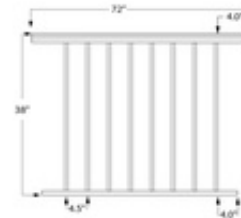

51DB-PRP42/6 3642L - Level Picket Rail Panels (Aluminum Dark Bronze, 42", 6FT)

This 6ft long Level Picket Rail Panel is designed for 42" high railing and it has $\frac{3}{4}$ " square pickets that are spaced 3-3/4" apart to pacify the 4" sphere rule. This panel has a dark bronze painted finish.

The panel is designed to be supported/held in place by our 2-1/2" square aluminum post - see item group 9000/42/F.

Consult local building code for specific requirements in your area.

Call customer service for specific project take-offs and lead time information. Select items are in stock and can ship in 24-48 hours.