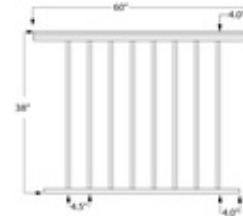

51DB-PRP42/5 3642L - Level Picket Rail Panels (Aluminum Dark Bronze, 42", 5FT)

This 5ft long Level Picket Rail Panel is designed for 42" high railing and it has $\frac{3}{4}$ " square pickets that are spaced 3-3/4" apart to pacify the 4" sphere rule. This panel has a dark bronze painted finish.

The panel is designed to be supported/held in place by our 2-1/2" square aluminum post - see item group 9000/42/F.

Consult local building code for specific requirements in your area.

Call customer service for specific project take-offs and lead time information. Select items are in stock and can ship in 24-48 hours.