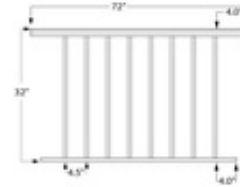

**51DB-PRP36/6** 3642L - Level Picket Rail Panels (Aluminum Dark Bronze, 36", 6FT)

This 6ft long Level Picket Rail Panel is designed for 36" high railing and it has  $\frac{3}{4}$ " square pickets that are spaced 3-3/4" apart to pacify the 4" sphere rule. This panel has a dark bronze painted finish.

The panel is designed to be supported/held in place by our 2-1/2" square aluminum post - see item group 9000/36/F.

Consult local building code for specific requirements in your area.

Call customer service for specific project take-offs and lead time information. Select items are in stock and can ship in 24-48 hours.