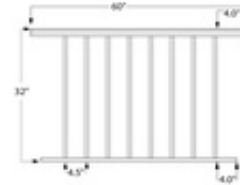

51DB-PRP36/5 3642L - Level Picket Rail Panels (Aluminum Dark Bronze, 36", 5FT)

This 5ft long Level Picket Rail Panel is designed for 36" high railing and it has $\frac{3}{4}$ " square pickets that are spaced 3-3/4" apart to pacify the 4" sphere rule. This panel has a dark bronze painted finish.

The panel is designed to be supported/held in place by our 2-1/2" square aluminum post - see item group 9000/36/F.

Consult local building code for specific requirements in your area.

Call customer service for specific project take-offs and lead time information. Select items are in stock and can ship in 24-48 hours.