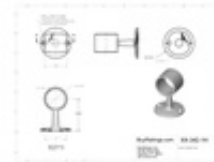

00-342/1H 342 - Flush Center Post (Polished Brass, 1.5" OD (0.05" Wall))

Item #	Material	Finish	Size	CP	D	Description
00-342/1H	Brass	Polished	1.5"	1.5"	1.5"	00-342/1H
00-342/2H	Stainless Steel	Brushed	1.5"	1.5"	1.5"	00-342/2H
00-342/3H	Aluminum	Anodized	1.5"	1.5"	1.5"	00-342/3H
00-342/4H	Stainless Steel	Polished	1.5"	1.5"	1.5"	00-342/4H
00-342/5H	Aluminum	Polished	1.5"	1.5"	1.5"	00-342/5H
00-342/6H	Brass	Polished	1.5"	1.5"	1.5"	00-342/6H

Architectural hardware provides a unique breadth of decorative hardware brackets for mounting metal railings in all kinds of settings. And, like your handrail, footrail, stair railing, kitchen rail system or other railing, brackets may be available in a variety of finishes in addition to traditional brass fittings, including white, stainless steel, and more. All brackets are supplied with necessary hardware for proper installation.

Note:

Fittings are supplied with self-drilling, self-tapping hardware.

Mount brackets to stud in wall.

Maximum spacing between brackets is 4 feet.

Consult local codes for rail height and other requirements.