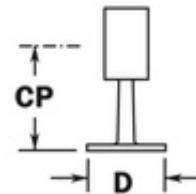

00-342/1H 342 - Flush Center Post (Polished Brass, 1.5" OD (0.05" Wall))

Item #	Material	Finish	Size	CP	D	Description
00-342/1H	Brass	Polished	1.5"	1.5"	1.5"	00-342/1H
00-342/2H	Stainless Steel	Brushed	1.5"	1.5"	1.5"	00-342/2H
00-342/3H	Aluminum	Anodized	1.5"	1.5"	1.5"	00-342/3H
00-342/4H	Stainless Steel	Polished	1.5"	1.5"	1.5"	00-342/4H
00-342/5H	Aluminum	Polished	1.5"	1.5"	1.5"	00-342/5H
00-342/6H	Brass	Polished	1.5"	1.5"	1.5"	00-342/6H

Note:

Fittings are supplied with self-drilling, self-tapping hardware.

Mount brackets to stud in wall.

Maximum spacing between brackets is 4 feet.

Consult local codes for rail height and other requirements.