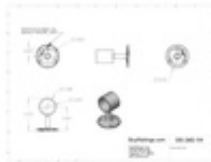

**00-340/1H** 340 - Flush End Post (Polished Brass, 1.5" OD (0.05" Wall))

Architectural hardware provides a unique breadth of decorative hardware brackets for mounting metal railings in all kinds of settings. And, like your handrail, footrail, stair railing, kitchen rail system or other railing, brackets may be available in a variety of finishes in addition to traditional brass fittings, including white, stainless steel, and more. All brackets are supplied with necessary hardware for proper installation.

**Note:**

Fittings are supplied with self-drilling, self-tapping hardware.

Mount brackets to stud in wall.

Maximum spacing between brackets is 4 feet.

Consult local codes for rail height and other requirements.