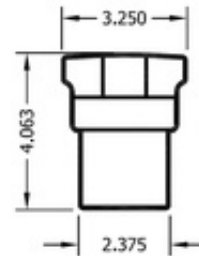

**80-3250TNH/8** 3250TNH - 3.25" Top Rail Without Holes (8FT)

Reinforce the top railing with an aluminum extrusion insert Item# 51-3250TNH-INS/8 (sold separately)