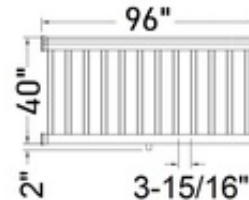

80-3250/FLU/42/8 3250-FLU - Railings Kit 3.25" Top Rail w/1.75" Pickets (Includes Brackets)
(42", 8FT)

Simplicity

PVC 3250 Stair Railings Kit is sold in boxed kits. Includes Top Rail, Bottom Rail, Top Brackets, Bottom Brackets, Kicker Picket, Fluted Pickets and Screws.

Timeless Beauty

The design of the 3250 Series Railing reflects the elegance and detail of handcrafted wood railings from yesteryear. The depth and shadow lines of the 3250 top rail offer a unique look, while the 1 3/4" fluted picket adds stunning and complimentary detail.

Statistics

The 3250 Railing is available in 4', 6', 8' and 10' sections that can be tailored easily on-site to fit almost any application.

No system can be installed faster, and with greater flexibility.

1.75 in Fluted picket.

Designed to standard building code heights of 36" and 42".

Structurally reinforced with Aluminum extrusions (8' and 10' sections only)

Includes mounting brackets and screws.

Available in white