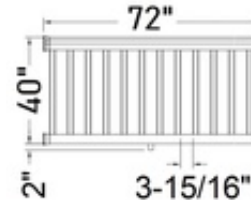

80-3250/FLU/42/6 3250-FLU - Railings Kit 3.25" Top Rail w/1.75" Pickets (Includes Brackets)
(42", 6FT)

Simplicity

PVC 3250 Stair Railings Kit is sold in boxed kits. Includes Top Rail, Bottom Rail, Top Brackets, Bottom Brackets, Kicker Picket, Fluted Pickets and Screws.

Timeless Beauty

The design of the 3250 Series Railing reflects the elegance and detail of handcrafted wood railings from yesteryear. The depth and shadow lines of the 3250 top rail offer a unique look, while the 1 3/4" fluted picket adds stunning and complimentary detail.

Statistics

The 3250 Railing is available in 4', 6', 8' and 10' sections that can be tailored easily on-site to fit almost any application.

No system can be installed faster, and with greater flexibility.

1.75 in Fluted picket.

Designed to standard building code heights of 36" and 42".

Structurally reinforced with Aluminum extrusions (8' and 10' sections only)

Includes mounting brackets and screws.

Available in white