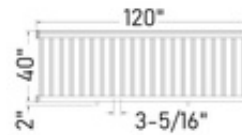

**80-3250/FLU/42/10** 3250-FLU - Railings Kit 3.25" Top Rail w/1.75" Pickets (Includes Brackets)  
(42", 10FT)