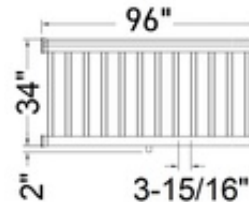

**80-3250/FLU/36/8** 3250-FLU - Railings Kit 3.25" Top Rail w/1.75" Pickets (Includes Brackets)  
(36", 8FT)

1.75 in Fluted picket.

Designed to standard building code heights of 36" and 42".

Structurally reinforced with Aluminum extrusions (8' and 10' sections only)

Includes mounting brackets and screws.

Available in white