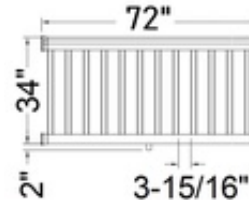

80-3250/FLU/36/6 3250-FLU - Railings Kit 3.25" Top Rail w/1.75" Pickets (Includes Brackets)
(36", 6FT)

Simplicity

PVC 3250 Stair Railings Kit is sold in boxed kits. Includes Top Rail, Bottom Rail, Top Brackets, Bottom Brackets, Kicker Picket, Fluted Pickets and Screws.

Timeless Beauty

The design of the 3250 Series Railing reflects the elegance and detail of handcrafted wood railings from yesteryear. The depth and shadow lines of the 3250 top rail offer a unique look, while the 1 3/4" fluted picket adds stunning and complimentary detail.

Statistics

The 3250 Railing is available in 4', 6', 8' and 10' sections that can be tailored easily on-site to fit almost any application.

No system can be installed faster, and with greater flexibility.

1.75 in Fluted picket.

Designed to standard building code heights of 36" and 42".

Structurally reinforced with Aluminum extrusions (8' and 10' sections only)

Includes mounting brackets and screws.

Available in white