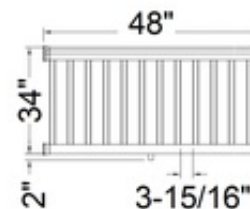

**80-3250/FLU/36/4** 3250-FLU - Railings Kit 3.25" Top Rail w/1.75" Pickets (Includes Brackets)  
(36", 4FT)

**Simplicity**

PVC 3250 Stair Railings Kit is sold in boxed kits. Includes Top Rail, Bottom Rail, Top Brackets, Bottom Brackets, Kicker Picket, Fluted Pickets and Screws.

**Timeless Beauty**

The design of the 3250 Series Railing reflects the elegance and detail of handcrafted wood railings from yesteryear. The depth and shadow lines of the 3250 top rail offer a unique look, while the 1 3/4" fluted picket adds stunning and complimentary detail.

**Statistics**

The 3250 Railing is available in 4', 6', 8' and 10' sections that can be tailored easily on-site to fit almost any application.

No system can be installed faster, and with greater flexibility.

1.75 in Fluted picket.

Designed to standard building code heights of 36" and 42".

Structurally reinforced with Aluminum extrusions (8' and 10' sections only)

Includes mounting brackets and screws.

Available in white