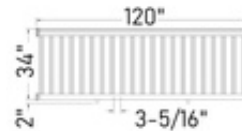

80-3250/FLU/36/10 3250-FLU - Railings Kit 3.25" Top Rail w/1.75" Pickets (Includes Brackets)
(36", 10FT)

Simplicity

PVC 3250 Stair Railings Kit is sold in boxed kits. Includes Top Rail, Bottom Rail, Top Brackets, Bottom Brackets, Kicker Picket, Fluted Pickets and Screws.

1.75 in Fluted picket.

Designed to standard building code heights of 36" and 42".

Structurally reinforced with Aluminum extrusions (8' and 10' sections only)

Includes mounting brackets and screws.

Available in white