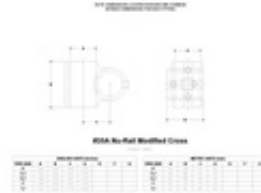

09510 30A - Nu-Rail Modified Cross (2" IPS)

[Click here for chart](#)