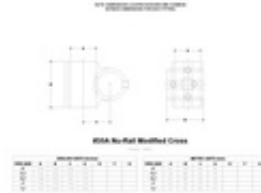

**08510** 30A - Nu-Rail Modified Cross (1-1/2" IPS)

[Click here for chart](#)