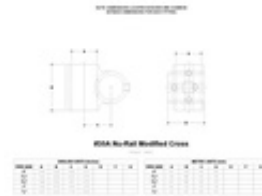

05510 30A - Nu-Rail Modified Cross (3/4" IPS)

[Click here for chart](#)