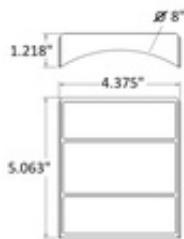

**80-301R/8/KIT** 301R - 3250 Series Round Column Adapter Kit (8")

Includes two brackets and eight (8) mounting screws.

If using for stairs use two adapter brackets for the top rail and one for the bottom rail.