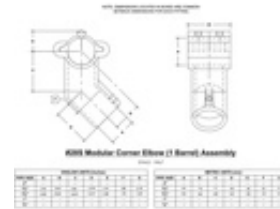

18150 28S - Modular Corner Ell (1 Barrel Assembly) (1-1/2" IPS)

[Click here for chart](#)